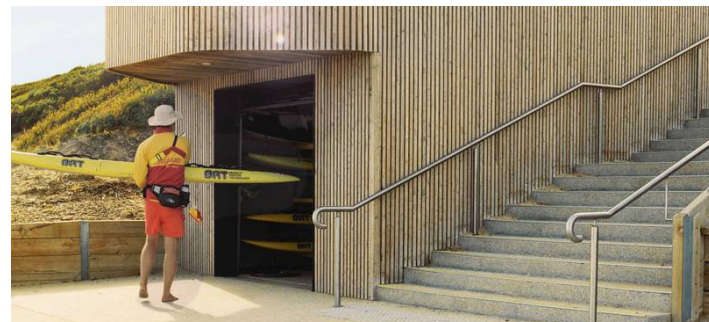

WATER ACCESS

THE FUTURE PARK AT RUDEE LOOP IS A WATERFRONT DESTINATION.
HOW WOULD YOU LIKE TO ENGAGE WITH WATER IN THIS PARK?

ACTIVE

IMMERSIVE

1

2

3

4

5

6

7

8

9

10

11

12